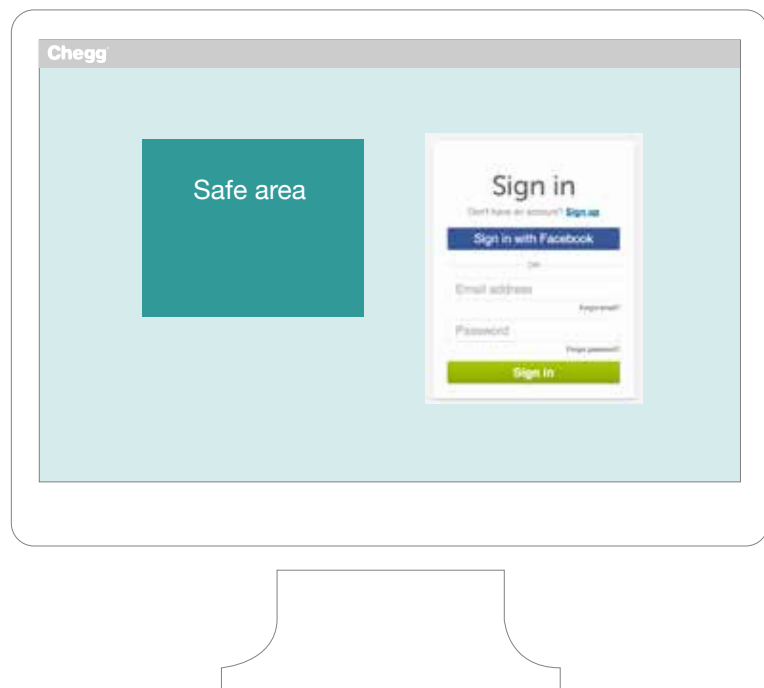

AD STYLE GUIDE

Sign In Takeover

Sign In Takeover

Initial load of Ad

What is it

The Sign In Takeover Ad consists of a full screen background image, 1440x1024px size. The safe area for optimal viewing in most screen resolutions is a 425x500px area left of the sign-in module. All branding, CTA, logo and relevant text must be designed into the wallpaper image and stay within the designated safe area (reference the template for exact location). The entire wallpaper image will be clickable.

Deliverables

Background Size: 1440x1024px

Safe Area: 425x500px

File Format: JPEG preferred, PNG (if size permits)

Max File Size: 500KB

Sign In Takeover

Example

Chegg

Jet.com

Don't wait for mom to send stuff

Get **\$10 off** your first 3 orders with code: **JETCHEGG10**

*\$10 max purchase (ends 12/31/11) New customers only. Void where prohibited.

[SHOP NOW](#)

Sign in
to your Chegg account