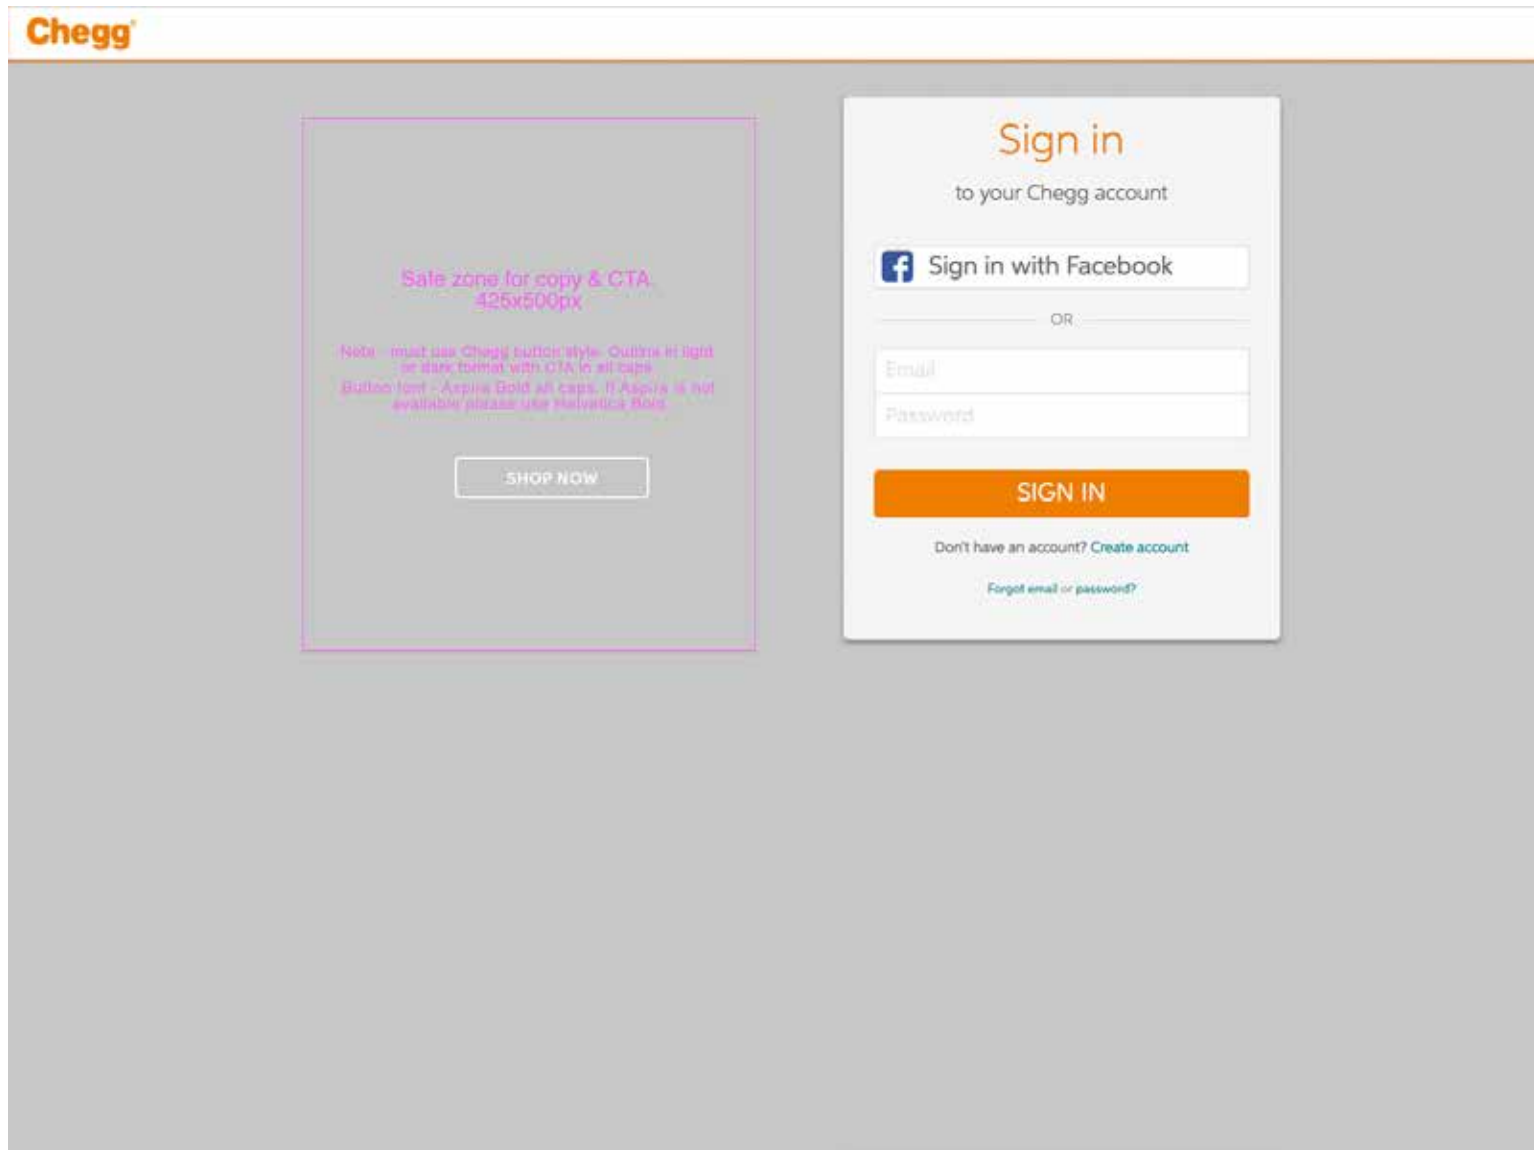

AD STYLE GUIDE

Sign In Takeover

Sign In Takeover

Initial load of Ad

What is it

The Sign In Takeover Ad consists of a full screen background image, 1440x1024px size. The safe area for optimal viewing in most screen resolutions is a 425x500px area left of the sign-in module. All branding, CTA, logo and relevant text must be designed into the wallpaper image and stay within the designated safe area (reference the template for exact location). The entire wallpaper image will be clickable.

Sign In Takeover

Visual Guide

All Branding, CTA, logo and relevant text must be designed into the background image and stay within the designated 425x500px Safe Area

Sign In Takeover

Spec Details

Ad Vendors